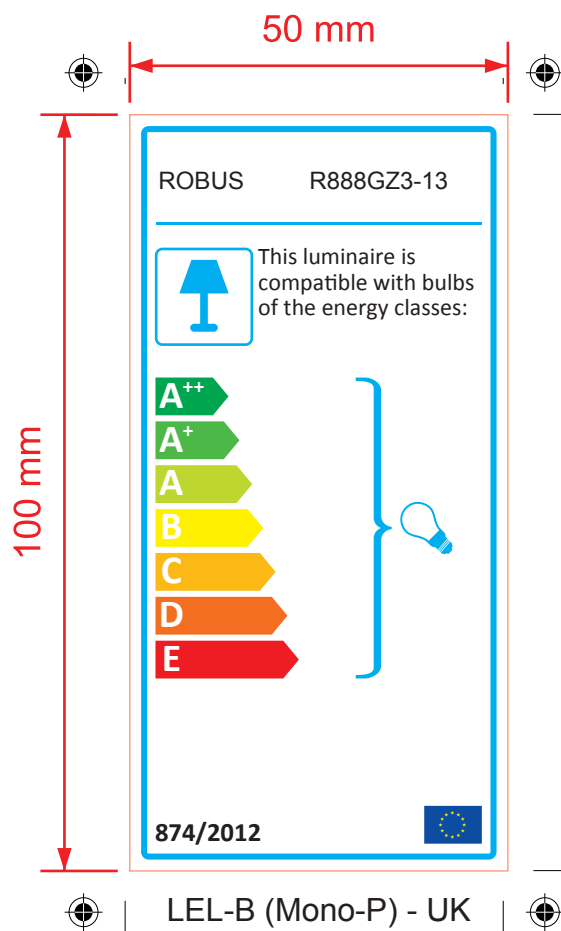

LEL-B (Mono-L) - UK
50mm x 100mm

LEL-B (Mono-P) - UK
100mm x 50mm